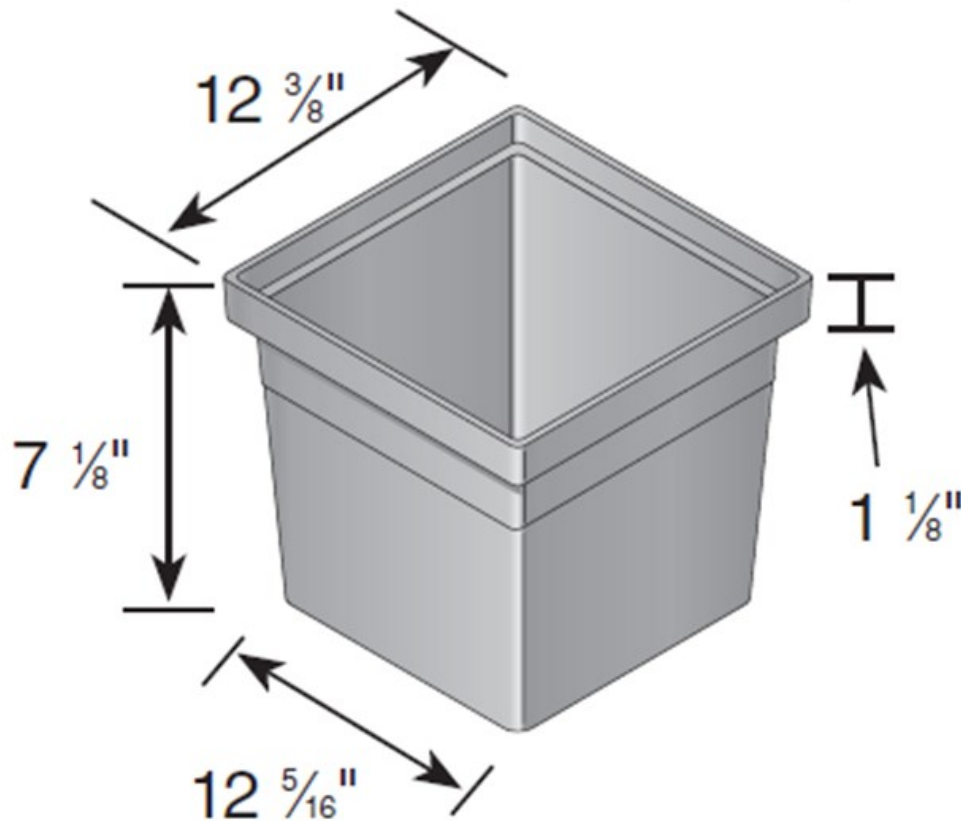

## 12" x 12" CATCH BASIN RISER

Material: Styrene  
Colors: Black (1216)  
Use with 12" X 12" Catch Basins